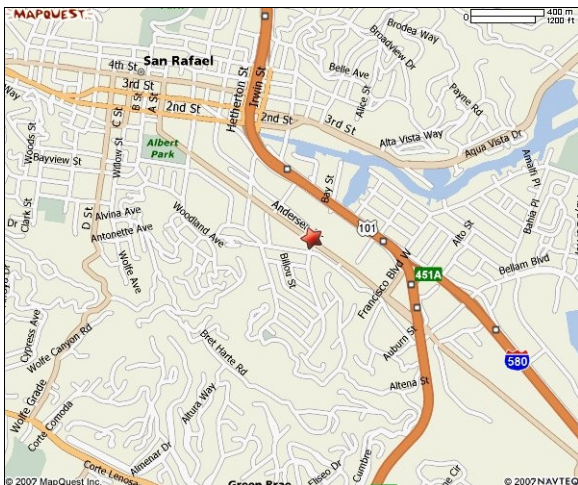

FACILITY LOCATION:

2800/2850 Bridgeway Blvd., Sausalito CA 94965

Facility Hours:

6:00 AM– Midnight Monday–Sunday

SAN RAFAEL OFFICE LOCATION:

452 Du Bois St., San Rafael CA 94901

Office Hours:

By Appointment

FACILITY LOCATION:

452 Du Bois St., San Rafael CA 94901

Facility Hours:

6:00 AM– Midnight Monday–Sunday

AUTO STORAGE

MOTORCYCLE STORAGE

HARDTOP STORAGE