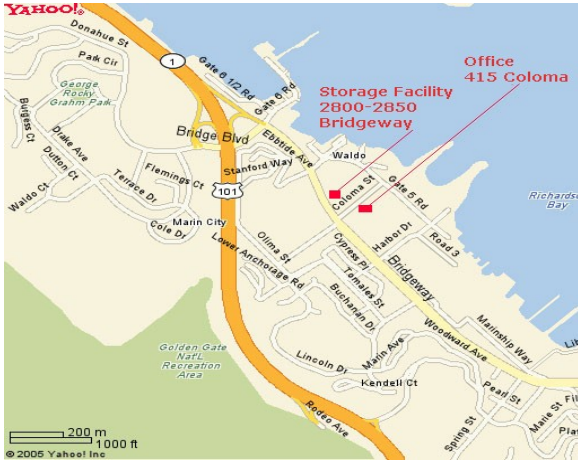

FACILITY LOCATION:

2800/2850 Bridgeway Blvd., Sausalito CA 94965

Facility Hours:

6:00 AM– Midnight Monday–Sunday

SAN RAFAEL OFFICE LOCATION:

452 Du Bois St., San Rafael CA 94901

Office Hours:

By Appointment